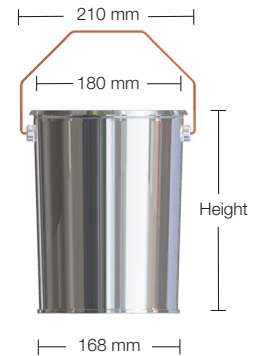

One pail fits all

2,5-5 litre Duraline™ 180 UN

Duraline™ 180 UN The conical design of the UN pail is logistically advantageous as empty packs are supplied stacked inside each other resulting in higher quantities per pallet. The external is available in plain, white or decorated to customers' requests. The internal is available in plain or lacquered.

All lids can be delivered with HZB- or S2 Spout.

Internal protective coatings

Designation	Number of layers	Lacquer	Area of use*
A	1	Gold	Food Technical products
C	2	Gold Pigmented	Water based paints
D	2	Gold	Corrosive industrial paints Suitable for strong solvents

*This is only a general indication of the appropriate areas of use. The internal coating lacquer should always be tested with the product for which the can is intended to be used.

UN-approval

Density in packaging group			Lid	Spout	Approval
II	III	Size			
1,4	1,4	2,5-5 litre	EasyOpen UN		1A2/Y1.4/YR/N/NET6714A-EUB Liquid goods
2,0	3,0	2,5-5 litre	EasyOpen UN		1A2/Y2.0/100/YR/N/NET6712A-EUB Liquid goods
1,6	2,4	2,5-6 litre	EasyOpen UN UN lug lid UN press lid with UN ring latch	HZB S2	UN 1A2/Y1.6 Z2.4/100/YR/N/NET6731A-EUB Liquid goods

If your products require other approvals than above, please contact Emballator in Ulricehamn for advice

External dimensions. The height of the pail is shown in the left list.

EasyOpen™ UN lid

UN lug lid

UN press lid with UN ring latch